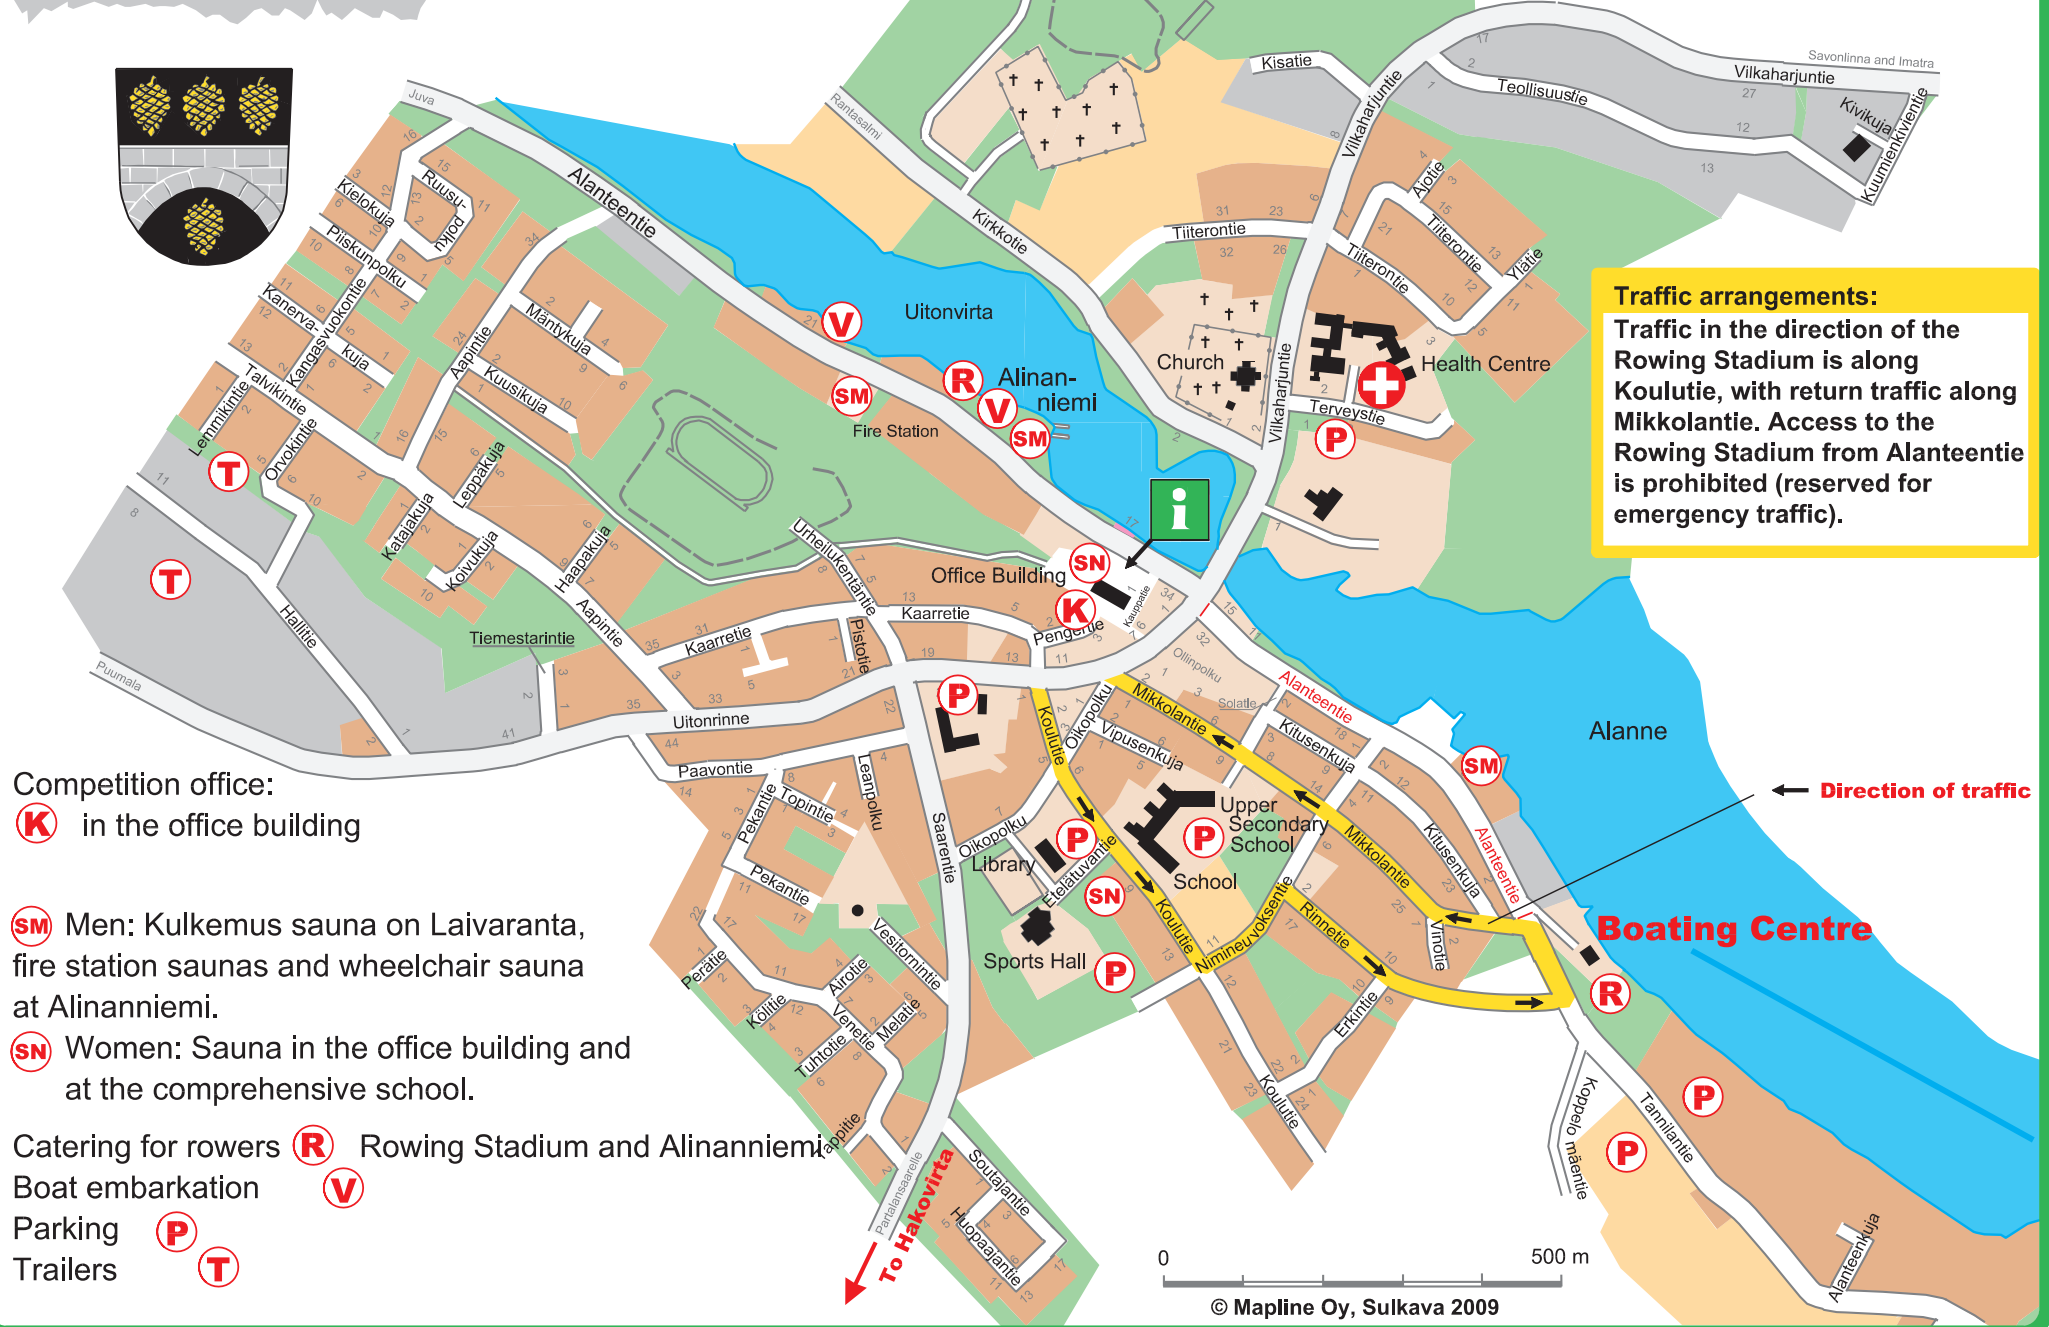

SULKAVA

Sulkava Rowing Race

Traffic arrangements:
 Traffic in the direction of the Rowing Stadium is along Koulutie, with return traffic along Mikkolantie. Access to the Rowing Stadium from Alanteentie is prohibited (reserved for emergency traffic).

Competition office:
(K) in the office building

(SM) Men: Kulkemus sauna on Laivaranta, fire station saunas and wheelchair sauna at Alinanniemi.

(SN) Women: Sauna in the office building and at the comprehensive school.

Catering for rowers **(R)** Rowing Stadium and Alinanniemi

Boat embarkation **(V)**

Parking **(P)**

Trailers **(T)**

← **Direction of traffic**

0 500 m